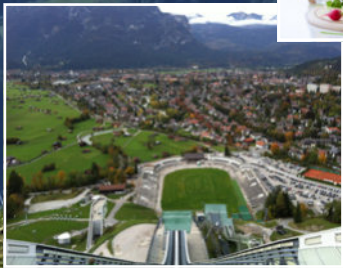

## Rotary European Alpine Action and Culture Camp 2022

July 16 - 23

July 23 - 30

Hiking

Höllental Gorge

Overnight stay at Kreuzeckhaus

Lake Eibsee

Ettal Abbey

Linderhof Castle

Visit GARMI at TUM MIRMI Geriatrics Research Centerr

Bavarian Zugspitzbahn

Zugspitze (2962m)

Tyrolian Zugspitzbahn

Area 47

Boating Trip Achensee

Physikinstitut of University Innsbruck - Hafelekar

Guided Tour GaPa with Olympic Ski-jump

Munich

Innsbruck

E-Bike-Tour Weidachsee

**ARRIVAL** at Garmisch-Partenkirchen

**DEPARTURE**